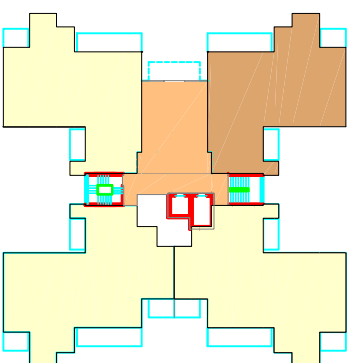

LOWER FLOOR UNIT

DUPLEX HOUSE
 5 BED ROOM UNIT (GF & FF)
 SUPER AREA = 4600 Sq.Ft.

Disclaimer : Plans are tentative subject to approval from all authorities and may vary as per architectural plans.

UPPER FLOOR UNIT