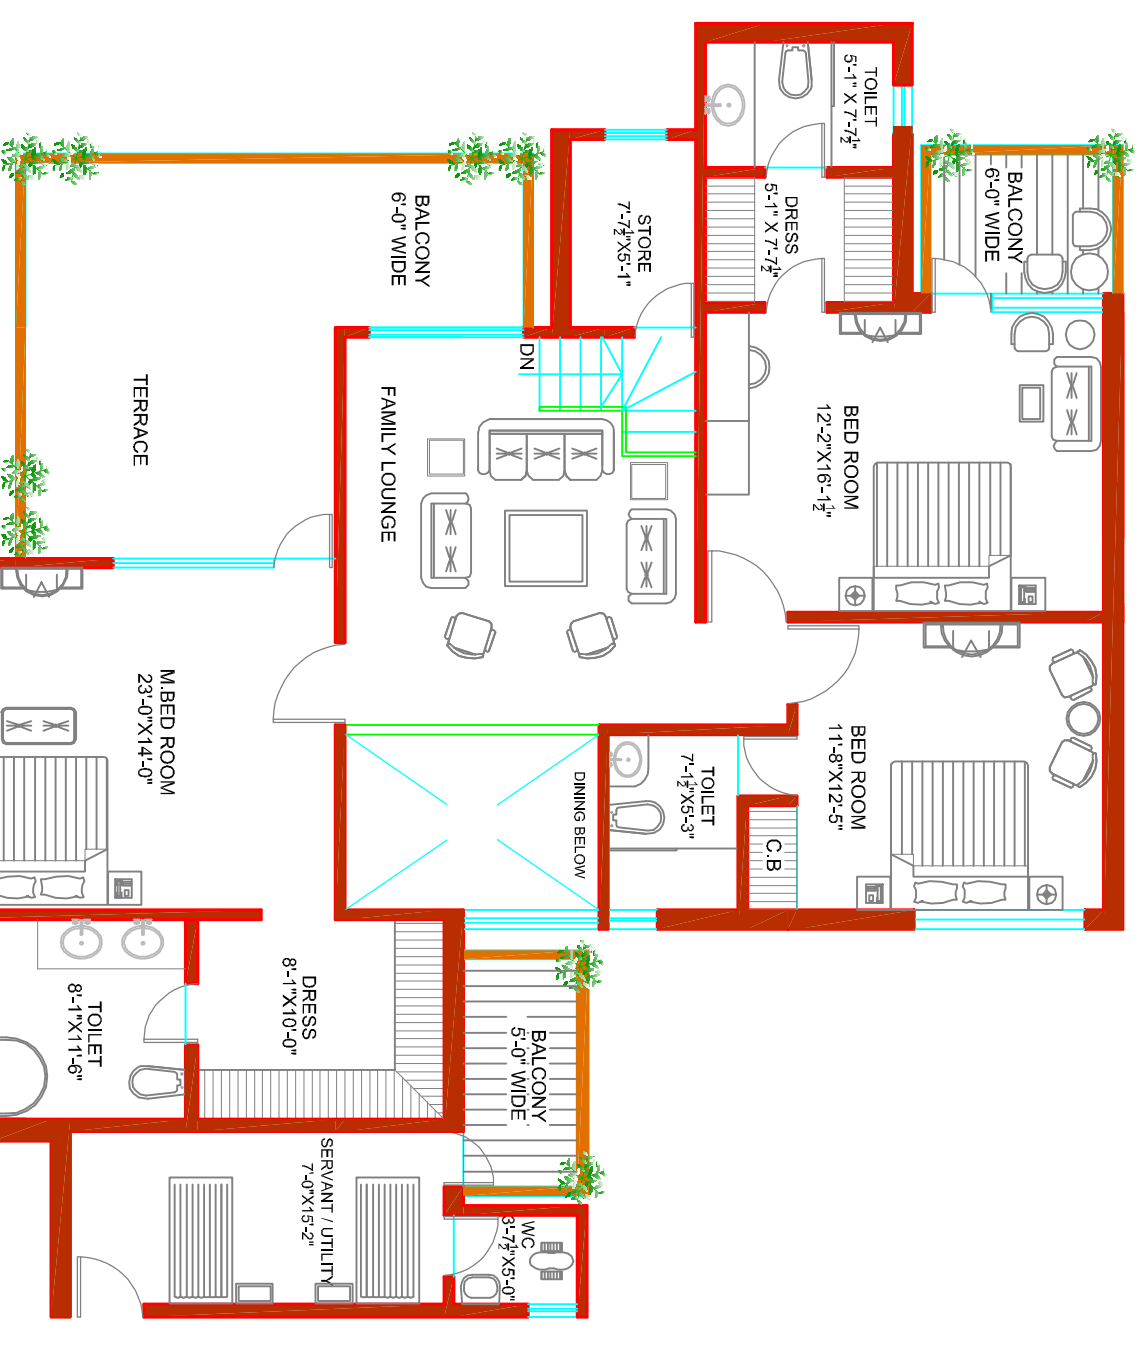

LOWER FLOOR UNIT

DUPLEX HOUSE
 5 BED ROOM UNIT (GF & FF)
 SUPER AREA = 4600 Sq.Ft.

Disclaimer : Plans are tentative subject to approval from all authorities and may vary as per architectural plans.

UPPER FLOOR UNIT