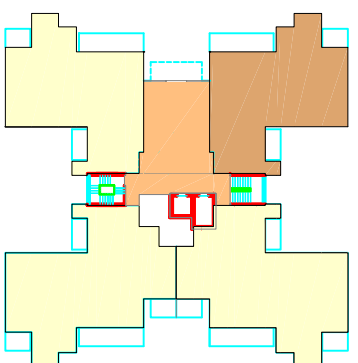

LOWER FLOOR UNIT

DUPLEX HOUSE
 5 BED ROOM UNIT (GF & FF)
 SUPER AREA = 4600 Sq.Ft.

Disclaimer : Plans are tentative subject to approval from all authorities and may vary as per architectural plans.

UPPER FLOOR UNIT